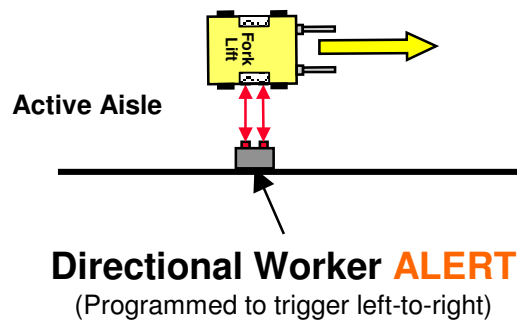

Safety Products

7781 Cooper Road Cincinnati, Ohio 45242
513-791-4790 800-783-4290

"Promoting Safety with Technology"
ALERTsafetyproducts.com

Information Packet

When not triggered mirror is off.

When triggered "CAUTION" light comes on along with an arrow.

Protect:

- 3-way Intersections
- Cafeterias
- Floor Offices
- Locker Rooms
- Lavatories

- Approaching vehicle triggers Mirror **ALERT**.

26" Convex Mirror

- Exiting vehicle does not trigger Mirror **ALERT**.

Warns workers from which direction a lift truck is coming!

Walkway

Makes a passive mirror an active alarm!

A 26" convex mirror has a 26' radius of safety. With Mirror ALERT activated it can be seen from up to 100'.