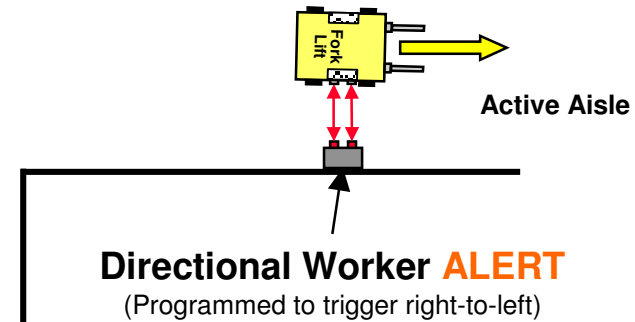

Safety Products

7781 Cooper Road Cincinnati, Ohio 45242
513-791-4790 800-783-4290

"Promoting Safety with Technology"
ALERTsafetyproducts.com

Information Packet

When not triggered mirror is off.

When triggered "CAUTION" light comes on along with an arrow.

Protect:

- 3-way Intersections
- Cafeterias
- Floor Offices
- Locker Rooms
- Lavatories

- Approaching vehicle triggers Mirror **ALERT**.

26" Convex Mirror

- Exiting vehicle does not trigger Mirror **ALERT**.

Warns workers from which direction a lift truck is coming!

Walkway

Makes a passive mirror an active alarm!

A 26" convex mirror has a 26' radius of safety. With Mirror ALERT activated it can be seen from up to 100'.